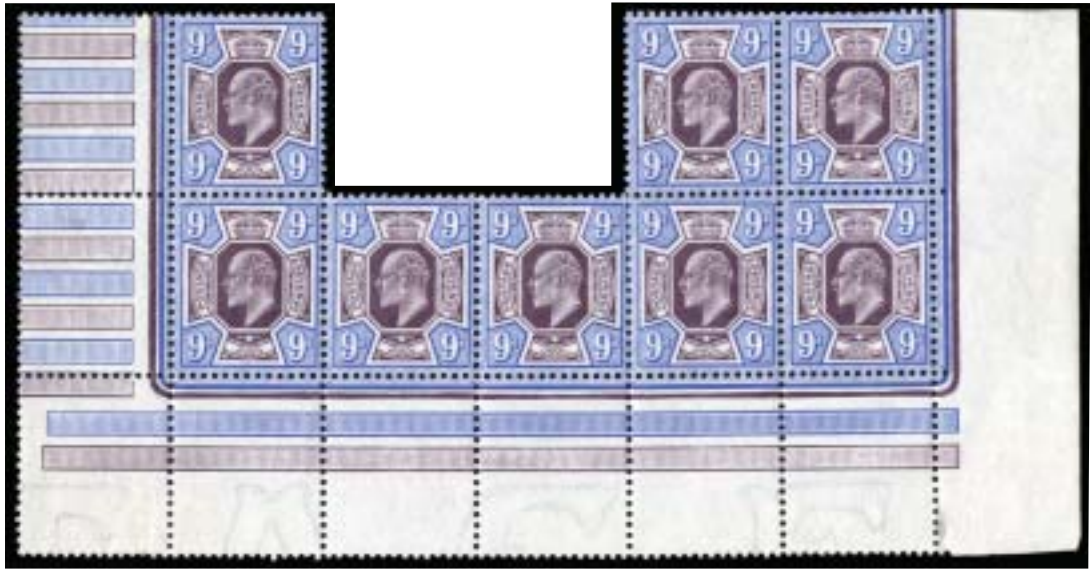

2278 ☛ ☒ **Head Plate 1, Duty Plate 1:** 9d. slate-purple and ultramarine, a superb unmounted mint block of eight, being the lower half of pane F less R3/2 & 3, mounted in margins. S.G. 251, Spec. M39(2), cat. £1,560+ (as singles). Photo. **£800-£1,000**

2279 ★ ☒ **Head Plate 2, Duty Plate 2:** 9d. pane B [R1/1-2/2] NW corner block of four (R1/1 showing dent to frame line at left opposite "OS" of "POSTAGE"), pane C [R4/1-2] SW corner pair, and pane D complete skeleton with R4/5 remaining, mainly fine and fresh mint, three stamps unmounted. S.G. Spec. M39. (Photo internet). **£200-£250**