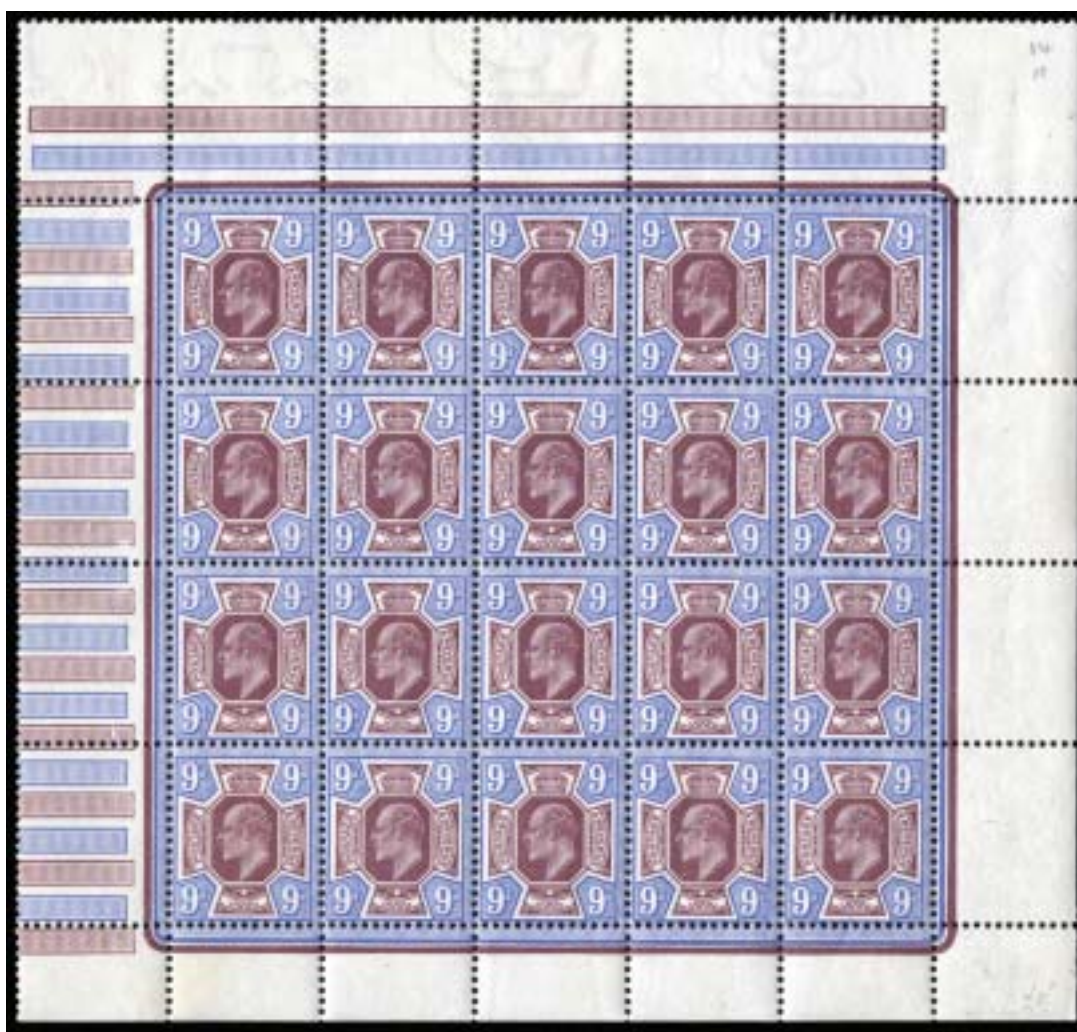

2286

2286 ☉ ㊞ Head Plate 2, Duty Plate 1: 9d. reddish purple and light blue, complete pane (D) of twenty including head plate flaws R1/2 damaged upper right corner, and R2/2 damaged upper right corner, exceptionally fine and fresh unmounted mint (mounted in margins), most attractive. S.G. 306, Spec. M41(1)/d/e, cat. £3,500++ (as singles).
Photo. £2,000-£2,500