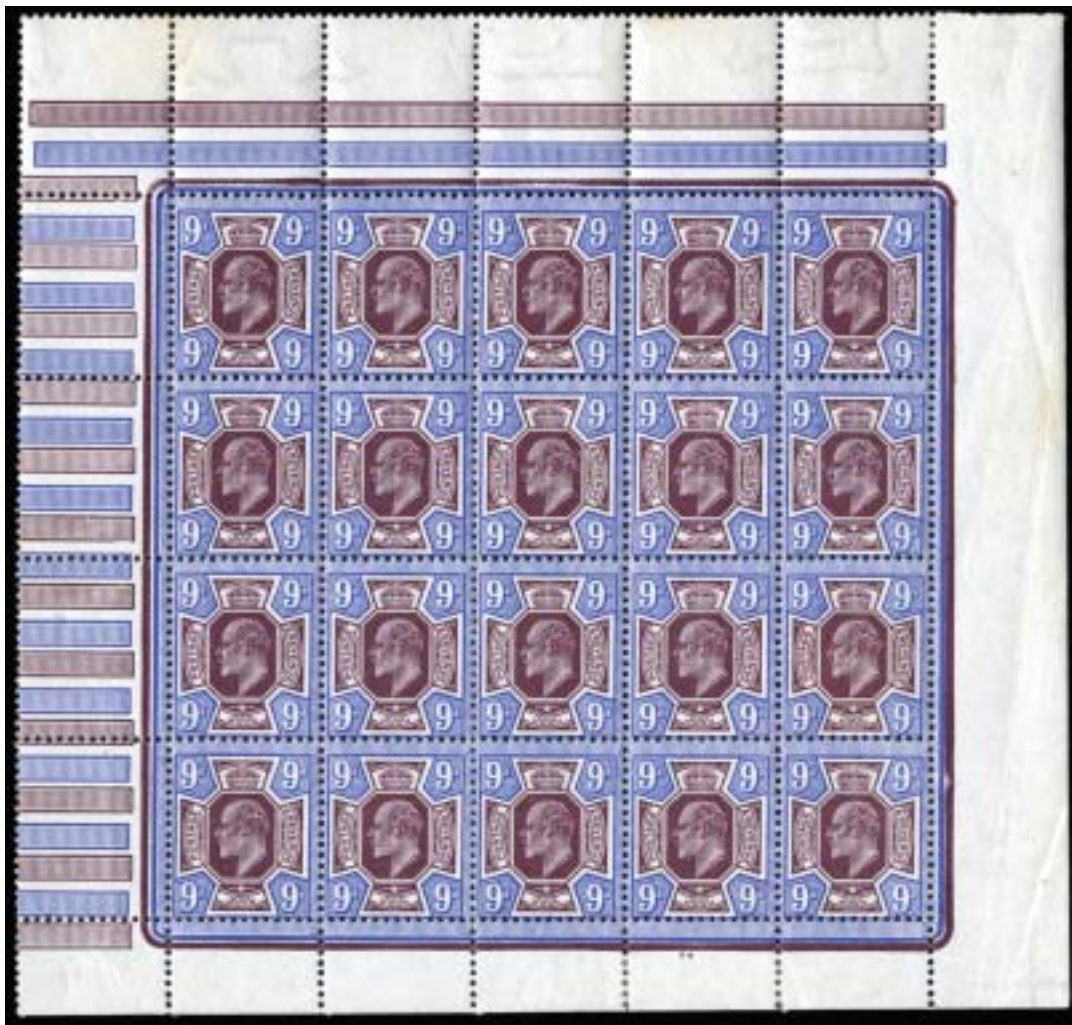

Nine Pence Plating Pieces: 1911–13 Somerset House

1. 2287 ★ **Head Plate 2, Duty Plate 1:** 9d. reddish purple and light blue, pane G [R3/1–4/2] SW corner block of four with head plate cut under R4/2, fresh mint, upper pair heavily mounted and one thinned, lower pair unmounted, some gum creasing, also pane C [R1/1] NW corner single, stamp unmounted, vertical bends. S.G. 306, Spec. M41(1). Photo. £120-£150
2. 2288 ★ **Head Plate 2a, Duty Plate 1:** 9d. dull reddish purple and blue pane A [R1/1–2/2] NW corner block of four with head plate cut over R1/2 and R1/1 with nick in left frame line, the head plate is very badly registered being placed to left of centre, most unusual for these issues, very fine and fresh mint, three stamps unmounted. S.G. 307, Spec. M41(3). Photo. £350-£400
3. 2289 ★ **Head Plate 2a, Duty Plate 1:** 9d. panes A and C se-tenant skeleton (no stamps), also 'Blitz' damaged pane A [R1/3–5] Ne corner strip of three and pane C 9d. dull reddish purple and blue [R4/1–2] SW corner pair fine unmounted mint (mounted in margin). (3 items, 5 stamps). (Photo internet). £120-£150

1. 2290 ★ **Head Plate 2a, Duty Plate 1:** 9d. deep dull reddish purple and deep bright blue, complete pane (D) of twenty with added purple date dots under R4/4, including head plate flaws R1/2 damaged upper right corner and R2/2 damaged upper right corner, one stamp [R2/5] with small thin, otherwise exceptionally fine and fresh unmounted mint, centred low, stunning colour. Pieces showing the added dots are rare, this full pane is thought to be unique. S.G. 306a, Spec. M41(2)d/e, cat. £3,405+ (as singles). Photo. £2,000-£2,500
2. 2291 ★ **Head Plate 2a, Duty Plate 1:** 9d. dull reddish purple and blue panes E-F top marginal interpanneau block of four, fresh mint, three stamps unmounted, one with fault at foot, otherwise fine. S.G. 307, Spec. M41(3). Photo. £120-£150
3. 2292 ★ **Head Plate 2a, Duty Plate 1:** 9d. dull reddish purple and blue pane H [R1/3–4/5] block of twelve, the right three columns of the pane with added purple date dots under R4/4, exceptionally fine and fresh unmounted mint (mounted in margins), one with tiny natural gum blemish. Very rare. S.G. 307, Spec. M41(3), cat. £1,575++ (as singles). Photo. £1,000-£1,200